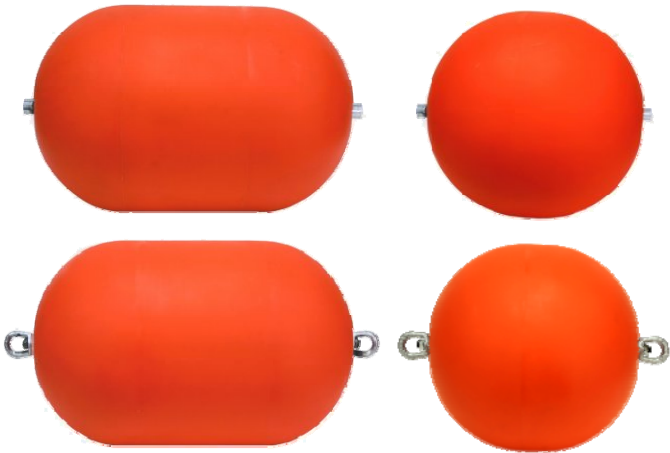

TUFFBUOY

BUOYS - CHANNEL MARKERS - BARRIERS

Oval Safety Floats
Ø13" x 18"L
Ø18" x 30"L
Ø24" x 36"L
Ø24" x 45"L

Round Safety Floats
Ø13" / Ø18" / Ø24"

TUFFBUOY is a complete line of buoys, floats, hardware and signage for regulation, mooring and marking. TUFFBUOY are constructed from ultra-high density, UV stabilized, polyethylene plastic resins. All buoys are filled with closed-cell foam for long term durability.

TUFFBUOY products are designed to satisfy all state and federal regulations and use used by the U.S. Army Corps of Engineers, U.S. Coast Guard, Dam Operators, State Parks and Recreation areas, Marina's and more.