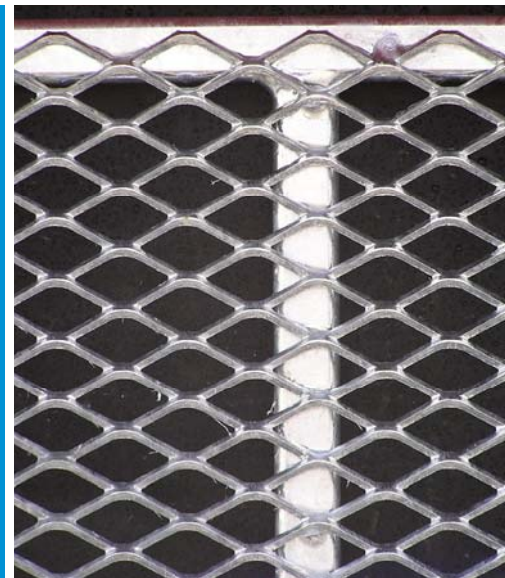

DEBRIS SCREENS

Underwater Hanging Debris Curtains

TUFFBOOM barriers excel at collecting or diverting surface trash, debris, vegetation and ice. For those locations where the debris is just below the surface or where water currents tend to push debris under the boom line, we offer a simple, effective debris screen that can be attached to new and existing boom lines.

TUFFBOOM Debris Screens feature a surface facing material mechanically attached to a fabricated galvanized tubular steel frame with vertical reinforcing bars. Standard screen depths are 12", 24", 36" and 48" (31 cm, 61 cm, 92 cm, 122 cm). Facing material options are diamond mesh steel screen (*as shown above*), solid industrial rubber or steel-panel surface screens. Each screen measures 130" (330 cm) long and attaches to the underbelly of the boom via specially designed swivel connector pins. Chain connections on the bottom of each screen reduce the risk of the screens pivoting backwards during higher flows and aid in debris retention.

DEBRIS SCREENS

Underwater Hanging Debris Curtains

Features (At-A-Glance)

- Tubular Steel Framed Construction
- Galvanized Steel or Stainless Steel
- Choices of screen facing materials
 - Metal diamond mesh pattern welded to steel frame
 - Heavy industrial rubber bolted to steel frame
 - Solid sheet steel welded to steel frame
 - Custom material per client requirements
- Easily attaches to underside of booms via specially designed swivel connectors.
- Screens can be attached to existing boom installations or supplied with new booms.
- 130-in (330 cm) long x " , 24" , 36" and 48" (31 cm, 61 cm, 92 cm, 122 cm) deep.
- Individual chain connections between units.
- Optional cable connection for added load bearing capability.
- Special steel angle ice boom designs also available.