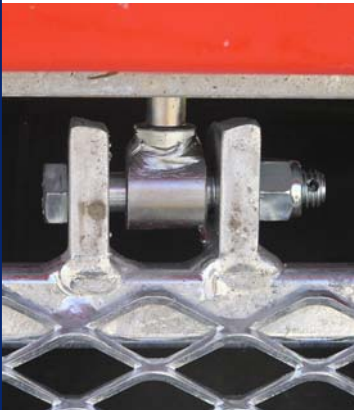

DEBRIS SCREENS

Underwater Hanging Debris Curtains

TUFFBOOM barriers excel at collecting or diverting surface trash, debris, vegetation and ice. For those locations where the debris is just below the surface or where water currents tend to push debris under the boom line, we offer a simple, effective debris screen that can be attached to new and existing boom lines.

TUFFBOOM Debris Screens feature a surface facing material mechanically attached to a fabricated galvanized tubular steel frame with vertical reinforcing bars. Standard screen depths are 12", 24", 36" and 48" (31 cm, 61 cm, 92 cm, 122 cm). Facing material options are diamond mesh steel screen (*as shown above*), solid industrial rubber or steel-panel surface screens. Each screen measures 130" (330 cm) long and attaches to the underbelly of the boom via specially designed swivel connector pins. Chain connections on the bottom of each screen reduce the risk of the screens pivoting backwards during higher flows and aid in debris retention.

DEBRIS SCREENS

Underwater Hanging Debris Curtains

Features (At-A-Glance)

- Tubular Steel Framed Construction
- Galvanized Steel or Stainless Steel
- Choices of screen facing materials
 - Metal diamond mesh pattern welded to steel frame
 - Heavy industrial rubber bolted to steel frame
 - Solid sheet steel welded to steel frame
 - Custom material per client requirements
- Easily attaches to underside of booms via specially designed swivel connectors.
- Screens can be attached to existing boom installations or supplied with new booms.
- 130-in (330 cm) long x " , 24" , 36" and 48" (31 cm, 61 cm, 92 cm, 122 cm) deep.
- Individual chain connections between units.
- Optional cable connection for added load bearing capability.
- Special steel angle ice boom designs also available.