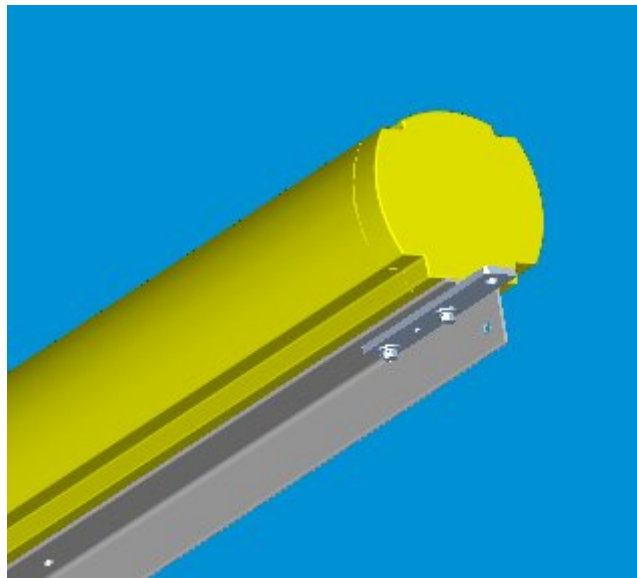

DEBRIS SCREENS

Underwater Hanging Debris Curtains

TUFFBOOM barriers excel at collecting or diverting surface trash, debris, vegetation and ice. For those locations where the debris is just below the surface or where water currents tend to push debris under the boom line, we offer a simple, effective debris screen that can be attached to new and existing boom lines.

TUFFBOOM Debris Screens feature a surface facing material mechanically attached to a fabricated galvanized tubular steel frame with vertical reinforcing bars. Standard screen depths are 12", 24", 36" and 48" (31 cm, 61 cm, 92 cm, 122 cm). Facing material options are diamond mesh steel screen (*as shown above*), solid industrial rubber or steel-panel surface screens. Each screen measures 130" (330 cm) long and attaches to the underbelly of the boom via specially designed swivel connector pins. Chain connections on the bottom of each screen reduce the risk of the screens pivoting backwards during higher flows and aid in debris retention.

DEBRIS SCREENS

Underwater Hanging Debris Curtains

Features (At-A-Glance)

- Tubular Steel Framed Construction
- Galvanized Steel or Stainless Steel
- Choices of screen facing materials
 - Metal diamond mesh pattern welded to steel frame
 - Heavy industrial rubber bolted to steel frame
 - Solid sheet steel welded to steel frame
 - Custom material per client requirements
- Easily attaches to underside of booms via specially designed swivel connectors.
- Screens can be attached to existing boom installations or supplied with new booms.
- 130-in (330 cm) long x " , 24" , 36" and 48" (31 cm, 61 cm, 92 cm, 122 cm) deep.
- Individual chain connections between units.
- Optional cable connection for added load bearing capability.
- Special steel angle ice boom designs also available.