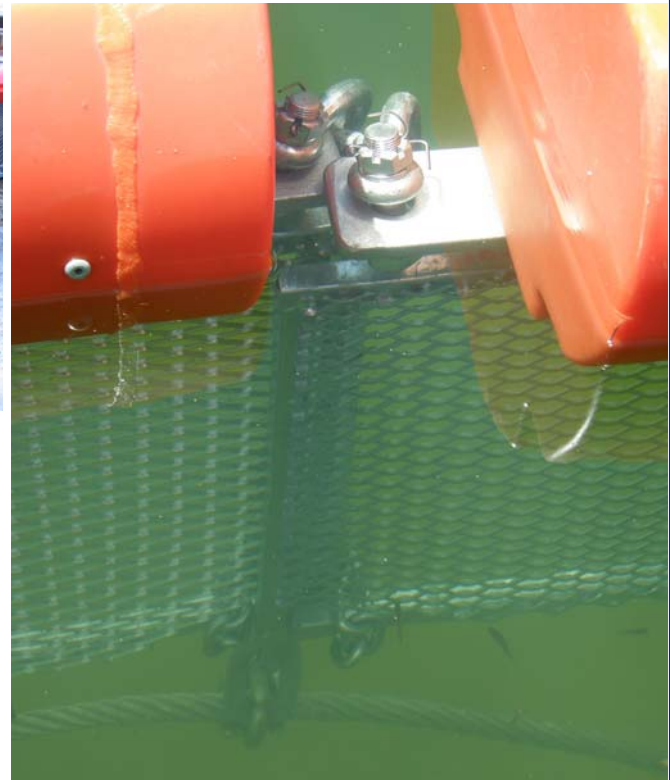

DEBRIS SCREENS

Underwater Hanging Debris Curtains

TUFFBOOM barriers excel at collecting or diverting surface trash, debris, vegetation and ice. For those locations where the debris is just below the surface or where water currents tend to push debris under the boom line, we offer a simple, effective debris screen that can be attached to new and existing boom lines.

TUFFBOOM Debris Screens feature a surface facing material mechanically attached to a fabricated galvanized tubular steel frame with vertical reinforcing bars. Standard screen depths are 12", 24", 36" and 48" (31 cm, 61 cm, 92 cm, 122 cm). Facing material options are diamond mesh steel screen (*as shown above*), solid industrial rubber or steel-panel surface screens. Each screen measures 130" (330 cm) long and attaches to the underbelly of the boom via specially designed swivel connector pins. Chain connections on the bottom of each screen reduce the risk of the screens pivoting backwards during higher flows and aid in debris retention.

DEBRIS SCREENS

Underwater Hanging Debris Curtains

Features (At-A-Glance)

- Tubular Steel Framed Construction
- Galvanized Steel or Stainless Steel
- Choices of screen facing materials
 - Metal diamond mesh pattern welded to steel frame
 - Heavy industrial rubber bolted to steel frame
 - Solid sheet steel welded to steel frame
 - Custom material per client requirements
- Easily attaches to underside of booms via specially designed swivel connectors.
- Screens can be attached to existing boom installations or supplied with new booms.
- 130-in (330 cm) long x " , 24" , 36" and 48" (31 cm, 61 cm, 92 cm, 122 cm) deep.
- Individual chain connections between units.
- Optional cable connection for added load bearing capability.
- Special steel angle ice boom designs also available.